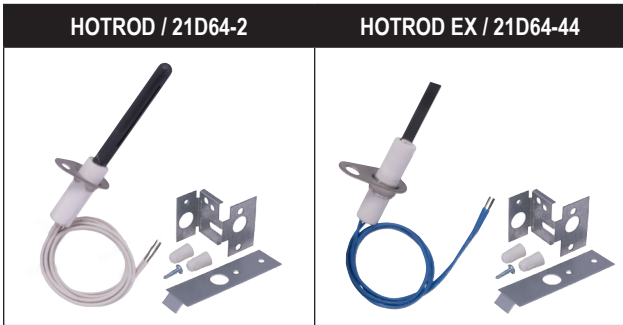

# NITRIDE HOT SURFACE IGNITORS

## 120V UNIVERSAL **HotRod** NITRIDE IGNITORS

5-year warranty

MODEL NUMBER	LEAD LENGTH	DESCRIPTION	REPLACES
21D64-2	15.5"	HotRod™ kit includes 120V nitride ignitor, universal mounting brackets and ceramic wire nuts	Over 170 models
21D64-5PK	15.5"	HotRod bundle contains 5 single pack ignitor kits	Over 170 models
21D64-44	14.5"	HotRod EX™ kit includes 120V nitride ignitor, universal mounting brackets and ceramic wire nuts	Over 275 models

## 120V DIRECT OEM REPLACEMENT NITRIDE IGNITORS

3-year warranty

789A-751A1	789A-751KT1	789A-751KT2	789A-707A1	789A-801A1
CARRIER	CARRIER	CARRIER	GOODMAN	LENNOX
	Upgrade Carbide to Nitride for 33-1/3" furnaces			
	Upgrade Carbide to Nitride for 40" furnaces			
1176919 50PK74 LH33ZG001	331930-751 LH33ZS001 LH33ZS001A	LH33ZS002 LH33ZS002A LH33ZS003	LH33ZS003A LH33ZS004 LH33ZS004	332505-751 LH33ZS001 LH33ZS001A
	LH33ZS002 LH33ZS002A LH33ZS003	LH33ZS002 LH33ZS002A LH33ZS003	LH33ZS003A LH33ZS004 LH33ZS004	LH33ZS001 LH33ZS001A LH33ZS003
			0130F00008 0130F00008S 42AL28	10053602 161R27
				70W16 LB-112237B
789A-914A1	789A-820KT1	789A-956A1		
NORDYNE	TRANE	YORK		
1017743S 921074	30NX16 D156805P01	IGN00146 IGN00152	025-45231-000 025-49808-000 s1-02545231000	s1-025-45231-000 s1-02549808000 s1-025-49808-000