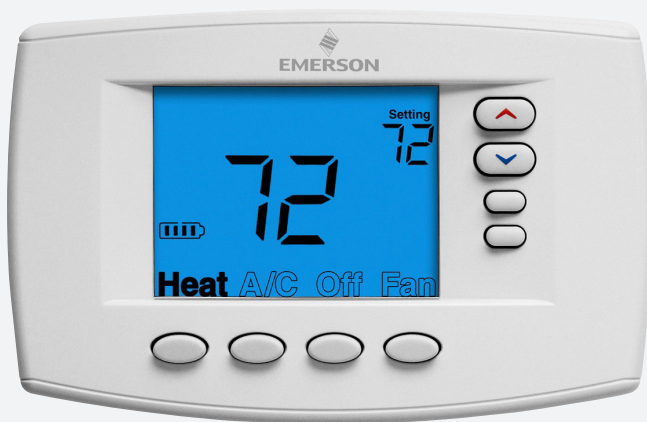

How to find the model number on your thermostat.

Step 1: Remove the front cover.

Step 2: Locate the model number as shown below.

1F95EZ-0671

FRONT

BACK