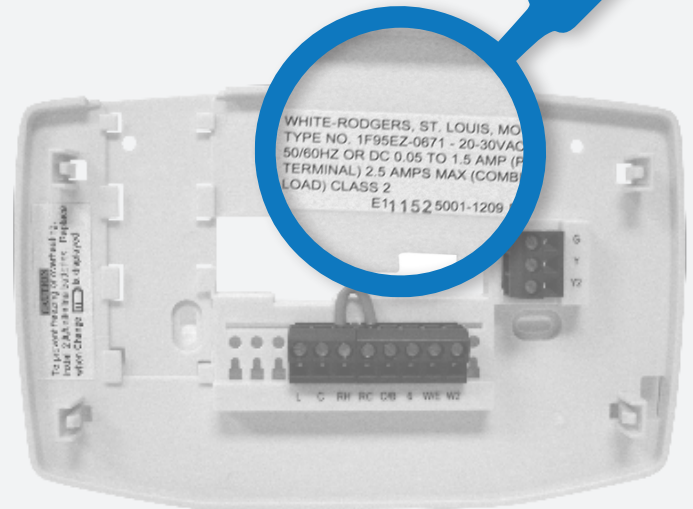

How to find the model number on your thermostat.

Step 1: Remove the front cover.

Step 2: Locate the model number as shown below.

1F95EZ-0671

FRONT

BACK