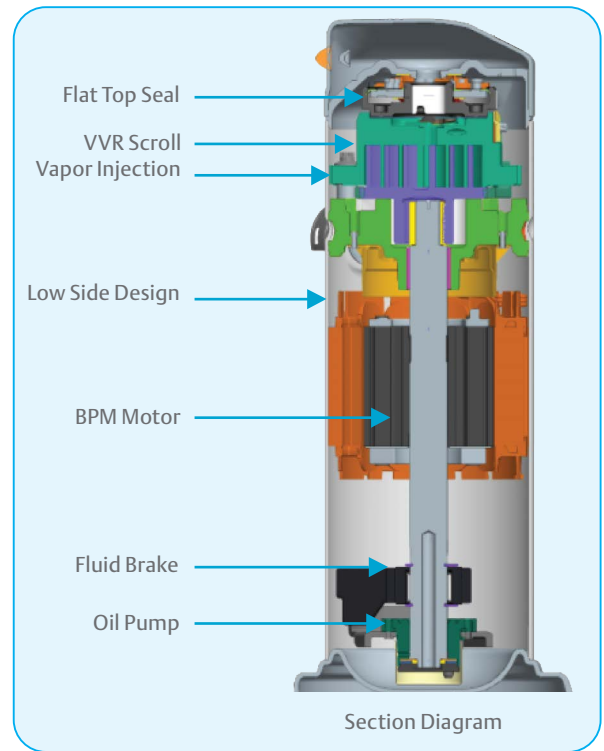

The Copeland scroll variable speed compressor are optimized for SEER and APF. Also enhanced vapor injection design is available for all variable speed compressors to achieve higher heating capacity and energy efficiency as well as more reliable heating system operation at -25 °C ambient temperature.

Key Features

- Variable volume ratio (VVR) : enhanced low pressure ratio COP
- High efficiency Emerson BPM motor
- Enhanced vapor injection (EVI): optional
- Low side design: proven reliability
- Fluid brake: drive protection for power failure
- Positive displacement oil pump: providing reliable lubrication
- 3.4mm thicker shell for sound reduction