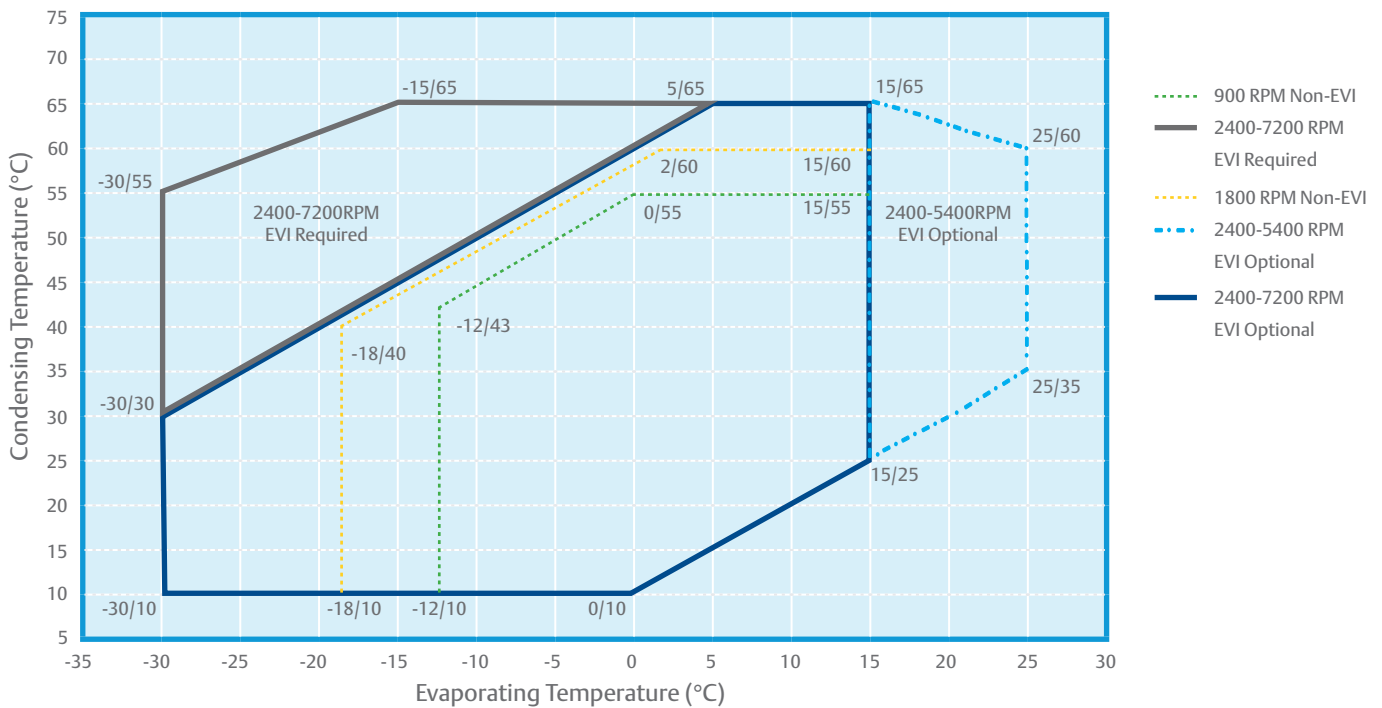

Technical Data

Compressor Model	ZPV030	ZPV038	ZPV050
HP	4	5	6-8
Displacement (cc/rev)	30	38	50
Speed range (RPM)	900-7200	900-7200	900-7200
Rated Capacity (kW)@ARI 60Hz	9.7	12.6	16.6
Power Input(kW)	2.98	3.80	5.03
COP (W/W)	3.25	3.30	3.30
Sound (dBA)@ARI 60Hz	70	71	72
Voltage	220-240 V/380-420 V		

*ZPV050SE (6-8 HP) model is under development

Operating Envelope