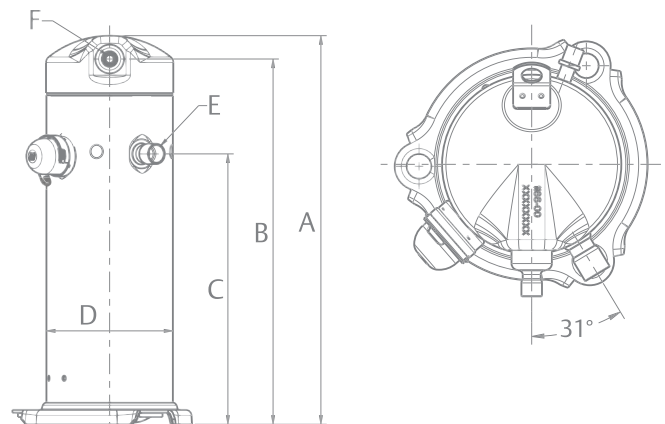

*ZPV050SE (6-8 HP) model is under development

Operating Envelope

Dimensional Drawing

Compressor Model	ZPV030	ZPV038	ZPV050
A (mm)	421	421	421
B (mm)	397	397	397
C (mm)	282	282	282
Shell Diameter D(mm)	141	139	139
Suction Port Size E (mm)	3/4"	3/4"	3/4"
Discharge Port Size F (inch)	1/2"	1/2"	1/2"
Base Size (mm)	194 X 198		