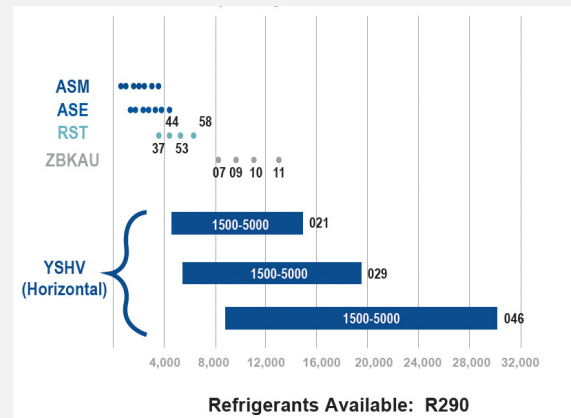

# Copeland horizontal variable speed scroll compressors

Copeland extended medium-temperature compressor lineup

8"

16"

Capacity 20/120/45SH/OSC

Capacity 20/120/45SH/OSC

To learn more, visit [copeland.com](http://copeland.com)