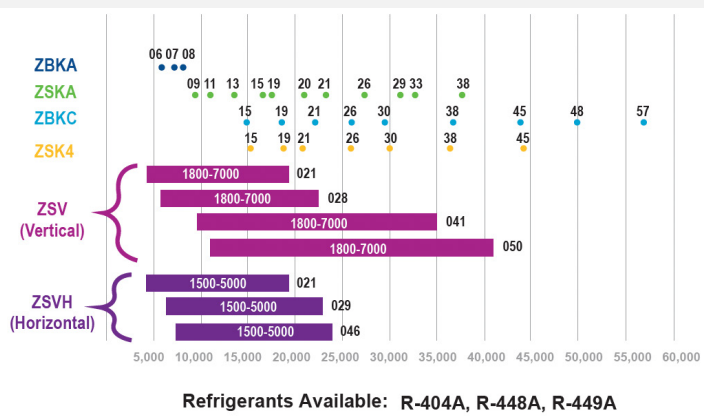

# Copeland horizontal variable speed scroll compressors

Copeland extended medium-temperature compressor lineup

8"

16"

Capacity 20/120/45SH/OSC

Capacity 20/120/45SH/OSC

To learn more, visit [copeland.com](http://copeland.com)