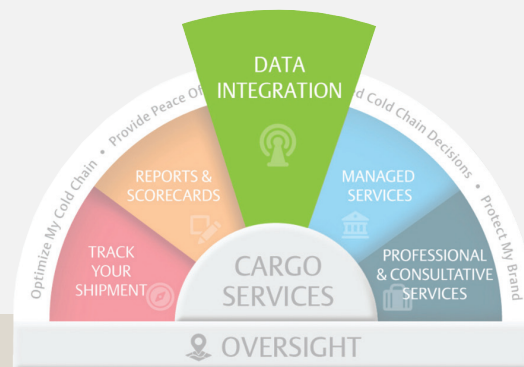

# Data Integration

**Consolidate and automate data streams of shipment information into the platform of your choice.**

Consolidating data streams of shipment information and scores of temperature monitoring data can drastically improve the efficiency of your operation. We provide seamless in-transit cold chain data integration for those seeking to consolidate shipment data into existing software platforms.

- Eliminate disparate platforms, siloed data streams and countless logins
- Reduce duplicate work by streamlining shipment creation and processes into one system
- Receive shipment updates, temperature and sensor alerts in a single view

All while enjoying the robust cold chain data provided by Oversight, our cloudbased temperature monitoring portal.

## Benefits

- Automate create shipment process and receive logger or tracker data seamlessly
- Seek to lessen overhead costs and utilize staff for other priority responsibilities
- Simplify your operation and consolidate in-transit cold chain data