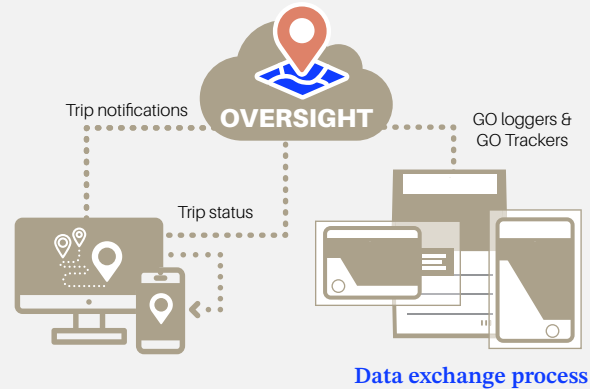

# Data Integration

**Consolidate and automate data streams of shipment information into the platform of your choice.**

Consolidating data streams of shipment information and scores of temperature monitoring data can drastically improve the efficiency of your operation. We provide seamless in-transit cold chain data integration for those seeking to consolidate shipment data into existing software platforms.

- Eliminate disparate platforms, siloed data streams and countless logins
- Reduce duplicate work by streamlining shipment creation and processes into one system
- Receive shipment updates, temperature and sensor alerts in a single view

All while enjoying the robust cold chain data provided by Oversight, our cloudbased temperature monitoring portal.