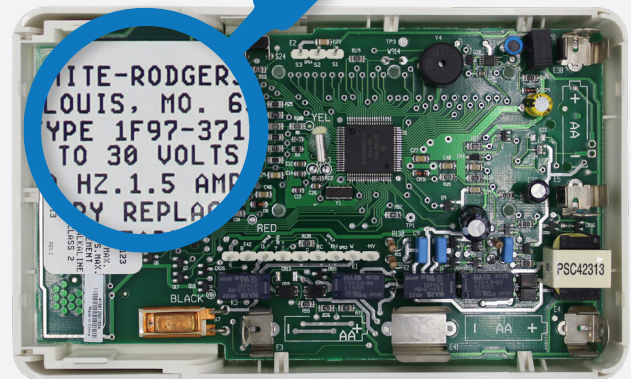

How to find the model number on your thermostat.

Step 1: Remove the front cover.

Step 2: Locate the model number as shown below.

1F97-371

FRONT

BACK