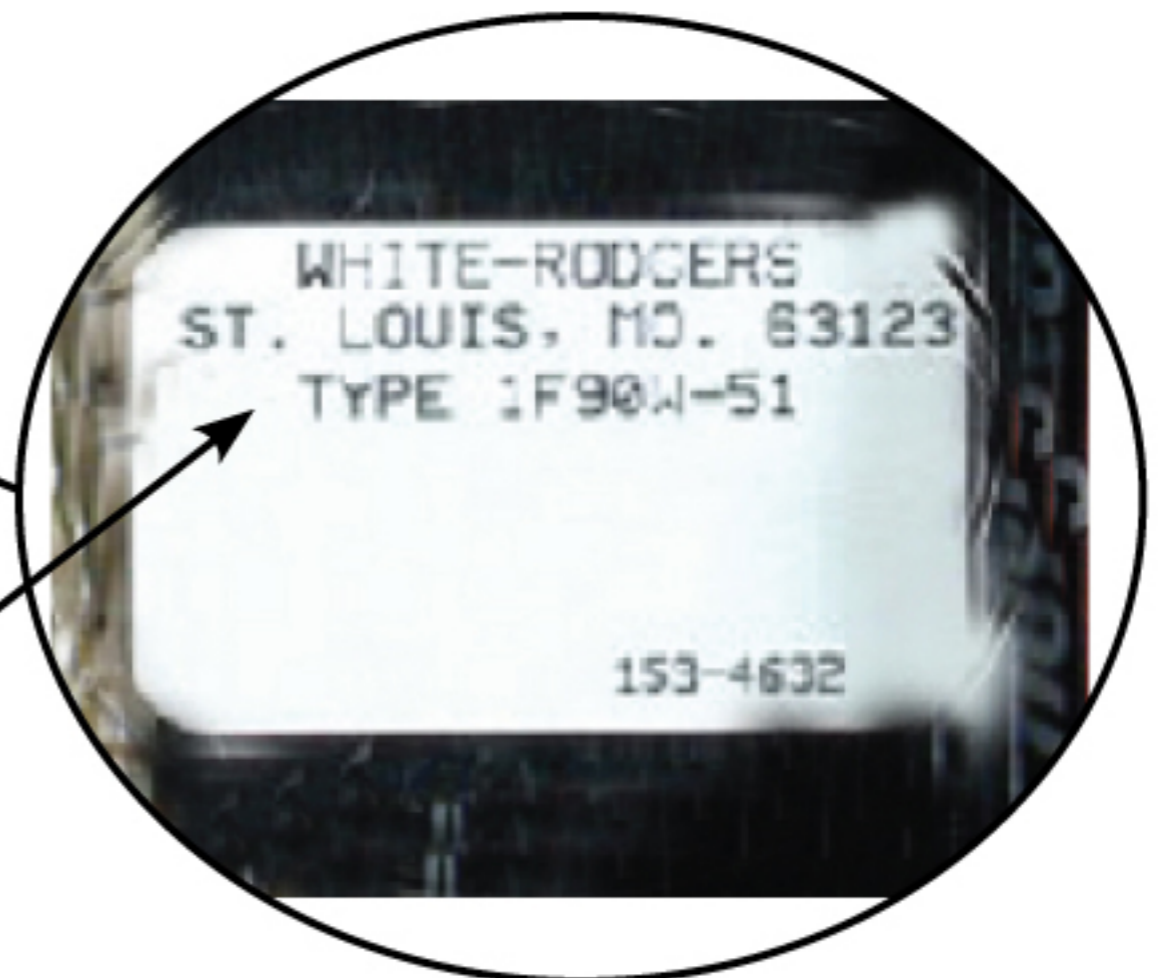

## 1F90 Comfort-Set

How do I find the Model (Type) number of my 1F90 Comfort-Set II Series?

Remove the front cover from the wall plate.

TYPE or Model number is located on inside of front cover.

Thermostat  
Type Number