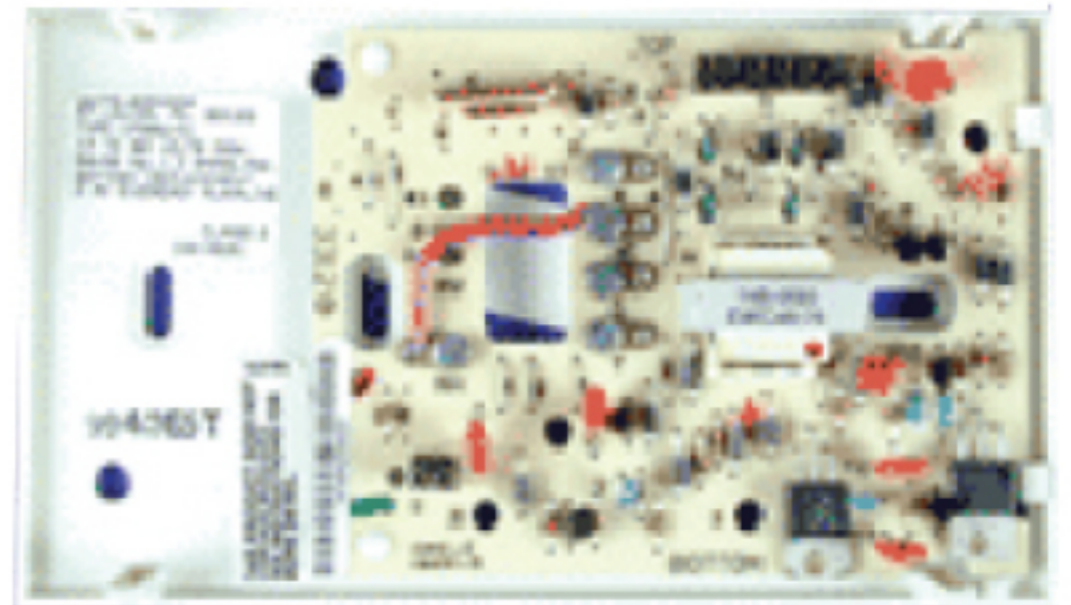

## 1F90 Comfort-Set

How do I find the Model (Type) number of my 1F90 Comfort-Set II Series?

Remove the front cover from the wall plate.

TYPE or Model number is located on inside of front cover.

Thermostat  
Type Number